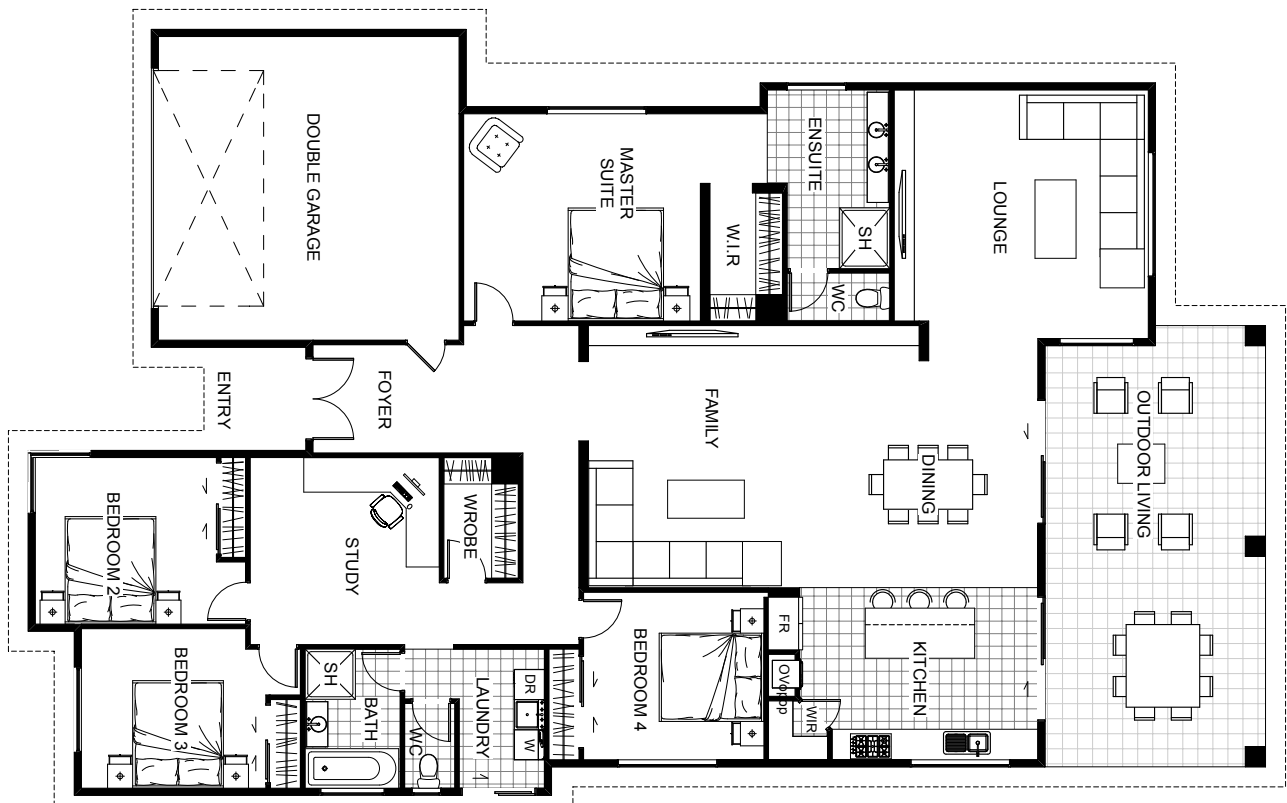

Windsor

Discover the Windsor, a home with sensational living at its heart. The spacious dining, adjacent to the kitchen, opens to a spectacular double size alfresco making indoor-outdoor entertaining and relaxing a breeze. A massive lounge flows off the family/dining room with a recess giving privacy to the movie watches. The master suite is your own private retreat, and the separate family bedroom wing includes an activity zone the kids will love (also can be used and shown below as a study).

Floor Area: 271m²

 2  4  2  24.7m  15.3m

ABN. 57152335021

Contact Jason Woodhams:

Phone: 04 0951 5051

Email: jasonwoodhams@bigpond.com

Visit us online : www.woodhamsbuilders.com.au

woodhams
BUILDERS