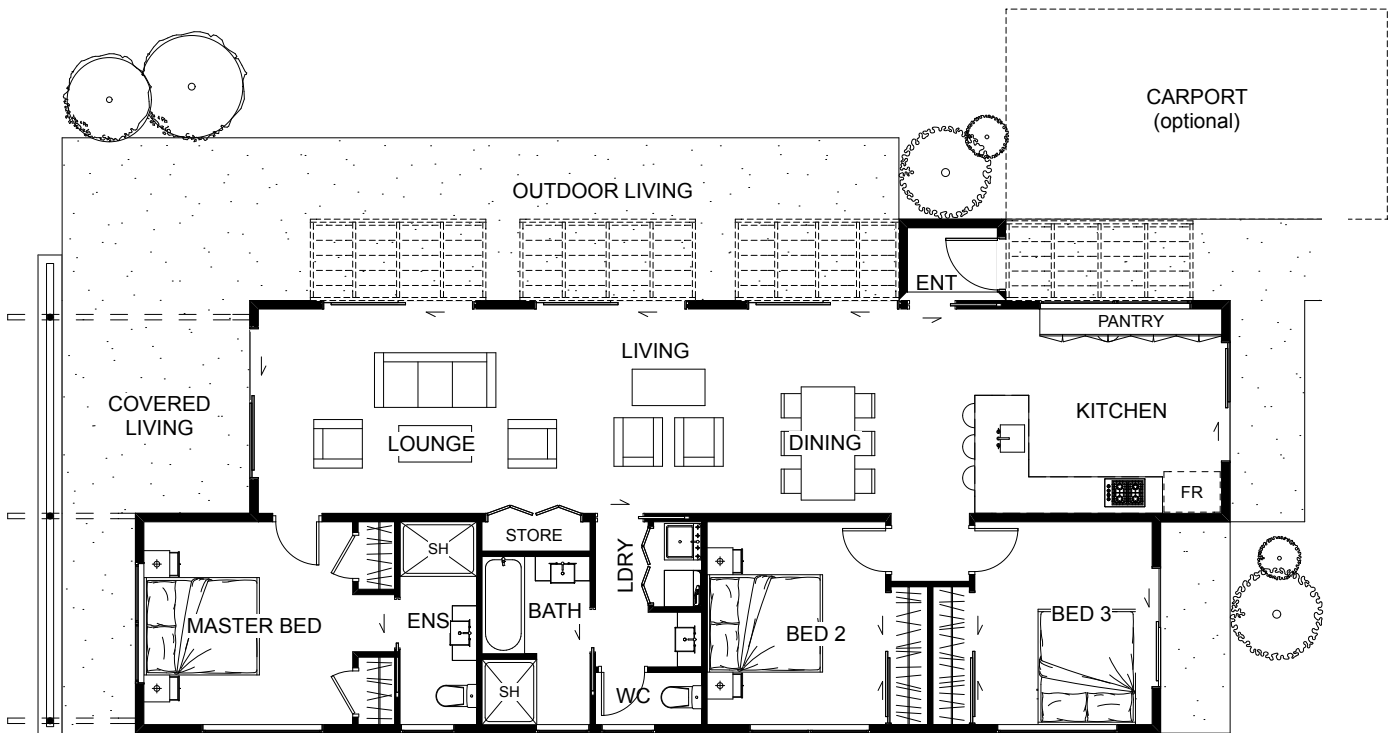

Haast

This quiet modern design represents simplicity in its best form, with the low-slung roof covering plenty of outdoor area for the rainy days as well as an open paved patio ideal for basking in the sun. It celebrates an open space area with the kitchen, dining room, living room and lounge all connected in one without any walls. Large glass doors let the light in as well as provide the magnificent views of the surroundings; whereas one master and two guest bedrooms provide enough space for a medium-sized family to enjoy the beauty of it all.