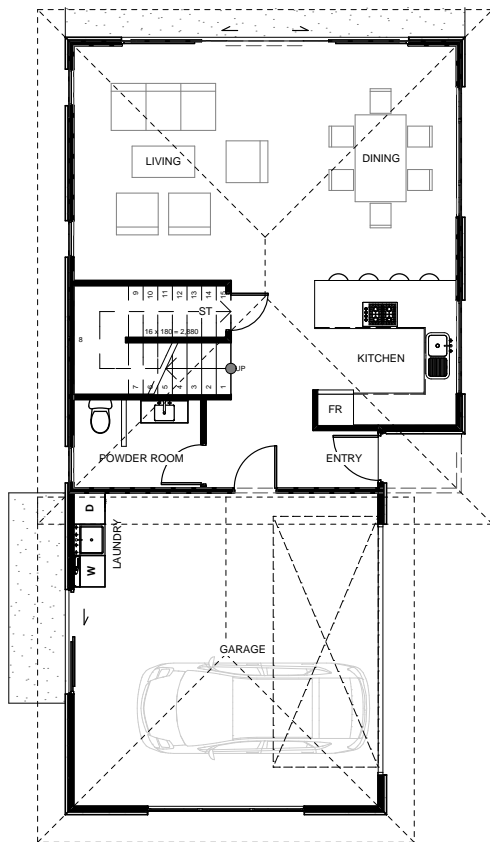

Orlando

The 'Orlando', a great New Zealand two story home with large opening living doors gives this home the perfect alfresco living for those nice summer days. Inside, the dining, living & kitchen are open plan with internal garage access, laundry & a generously sized powder room for guests and those downstairs. Upstairs, 3 bedrooms with great views & large double wardrobes, a bathroom & a separate toilet make this a home fit for any New Zealand family.