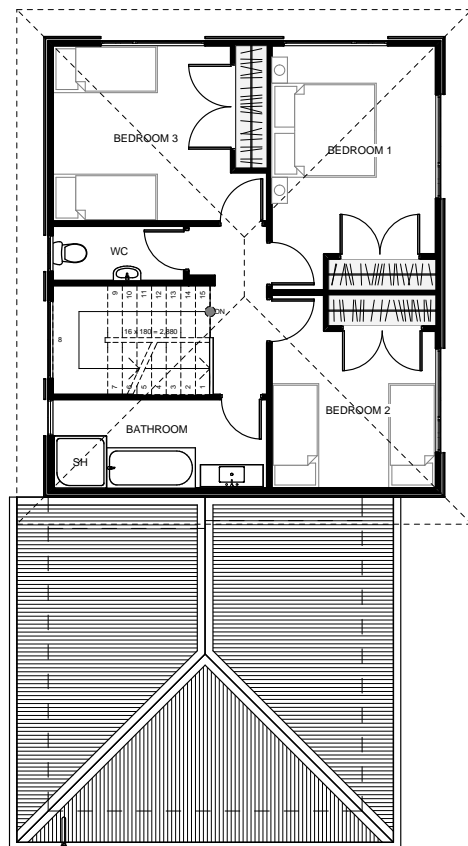

Orlando

The 'Orlando', a great New Zealand two story home with large opening living doors gives this home the perfect alfresco living for those nice summer days. Inside, the dining, living & kitchen are open plan with internal garage access, laundry & a generously sized powder room for guests and those downstairs. Upstairs, 3 bedrooms with great views & large double wardrobes, a bathroom & a separate toilet make this a home fit for any New Zealand family.

Floor Area: 172m²

 2  3  1  7.5m  14.7m

ABN. 57152335021

Contact Jason Woodhams:

Phone: 04 0951 5051

Email: jasonwoodhams@bigpond.com

Visit us online : www.woodhamsbuilders.com.au

woodhams
• • • • BUILDERS