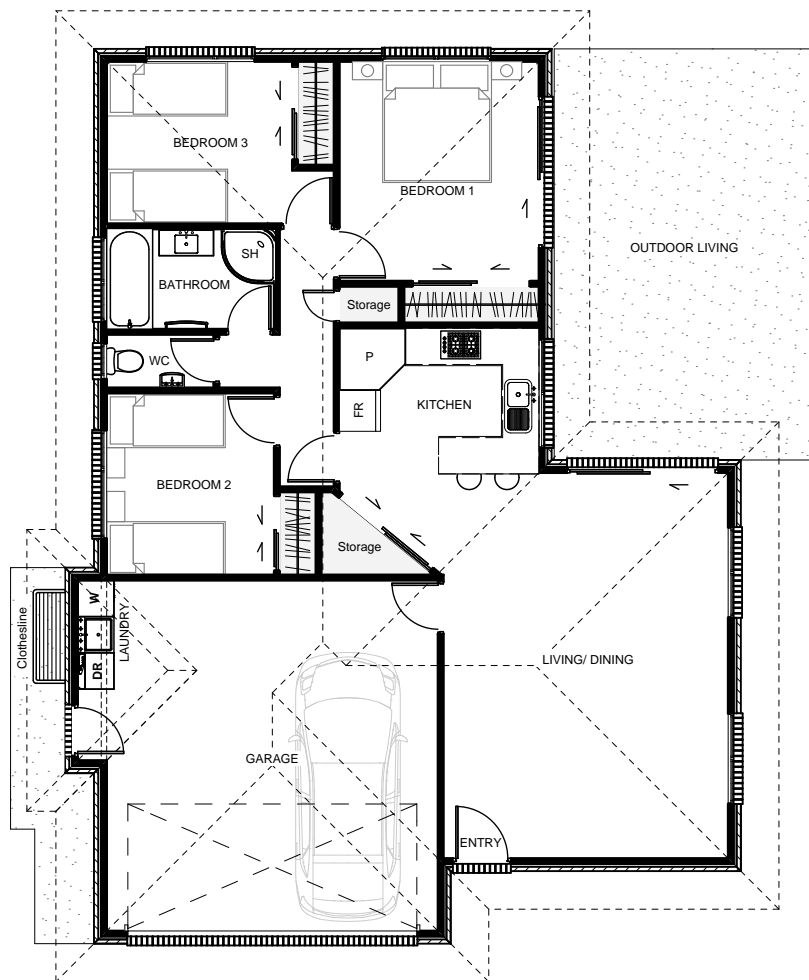

# Madison

The 'Madison' is a traditional brick home with a hip & valley roofline making this an affordable option for building. This home's layout is designed for the typical section shape & size with private entertainment, (opposite side from garage), and a great open plan living area.

Floor Area: 127m<sup>2</sup>

2 3 1 10.9m 14.6m

ABN. 57152335021

Contact Jason Woodhams:

Phone: 04 0951 5051

Email: [jasonwoodhams@bigpond.com](mailto:jasonwoodhams@bigpond.com)

Visit us online : [www.woodhamsbuilders.com.au](http://www.woodhamsbuilders.com.au)