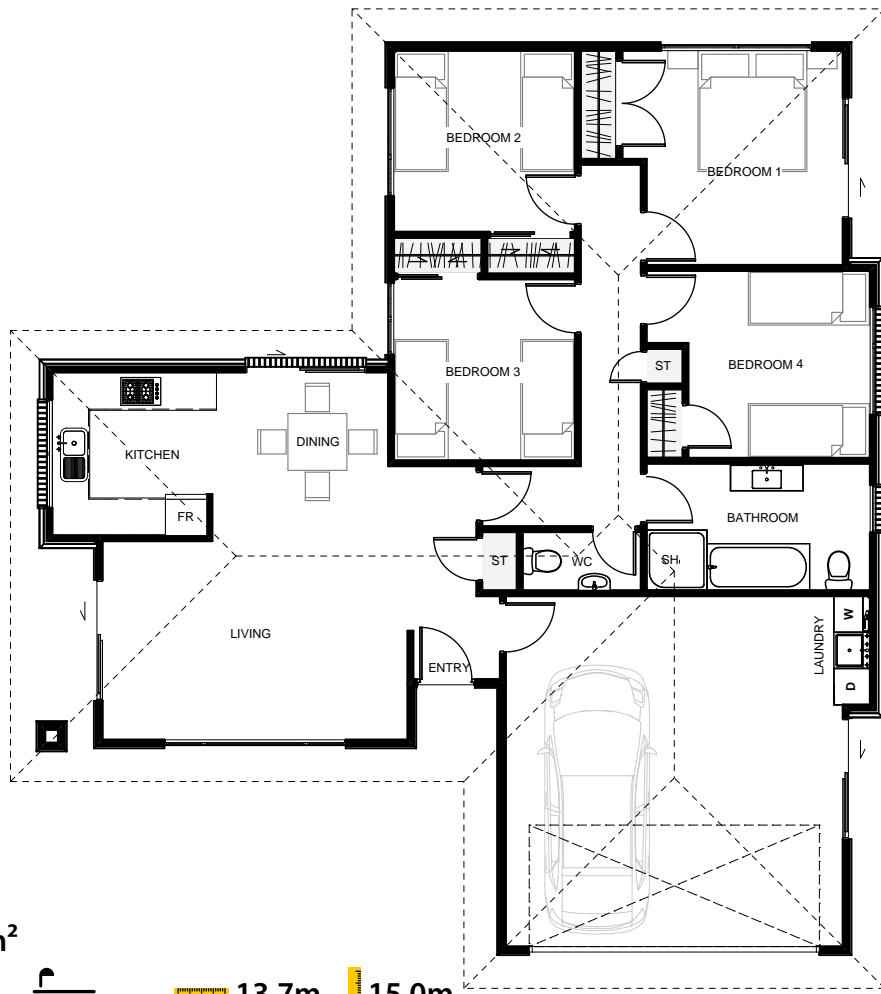

# Chandler

The 'Chandler' comes with both a modern appeal & interesting layout while having the form & function of a traditional home. Two cladding types with this home is easily done & with the exterior wall layout, a perfect balance between the two finishes can be achieved. This home also comes with an extra toilet which is useful for guests or when the bathroom is in use.

Floor Area: 142m<sup>2</sup>

 2  4  1  13.7m  15.0m

ABN. 57152335021

Contact Jason Woodhams:

Phone: 04 0951 5051

Email: [jasonwoodhams@bigpond.com](mailto:jasonwoodhams@bigpond.com)

Visit us online : [www.woodhamsbuilders.com.au](http://www.woodhamsbuilders.com.au)